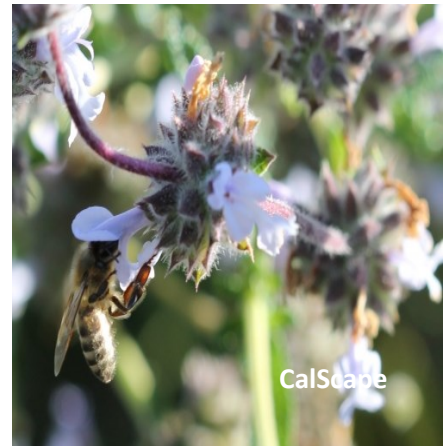

Parthenocissus tricuspidata

Boston Ivy

Pittosporum tobira 'Variegatum'

Variegated Japanese Mock Orange

King Residence Plant List Photos

Prosopis chilensis
Thornless Chilean Mesquite Tree

Salvia apiana
White Sage

Salvia mellifera
Black Sage

Senecio rowleyanus
String of Pearls

Senecio serpens
Blue Chalksticks

Schinus molle
Pepper Tree

Succulent Plants
Succulent Plants (Various)

Tecoma stans
Yellow Bells