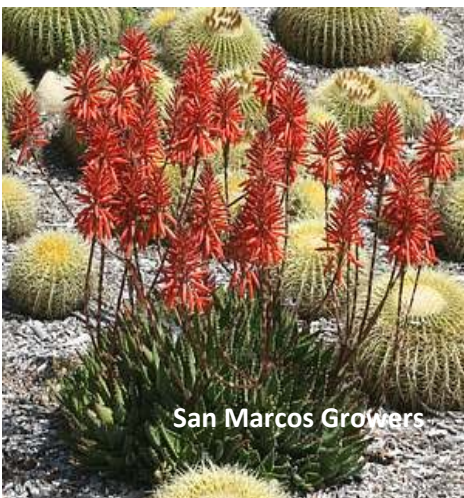

Miller Residence Plant List Photos

***Agave potatorum* 'Kissho Kan'**
Butterfly Agave

***Agave schidigera* 'Shira ito no Ohi'**
Queen of White Thread-leaf Agave

Aloe 'Blizzard'
Blizzard Aloe

***Aloe brevifolia* 'Crocodile'**
Crocodile Aloe

***Aloe striata* 'Coral Aloe'**
Coral Aloe

Aloe vera
Aloe

Aloe x nobilis
Gold Tooth Aloe

Arctostaphylos glauca
Bigberry Manzanita

Caesalpinia pulcherrima
Red Bird of Paradise

Miller Residence Plant List Photos