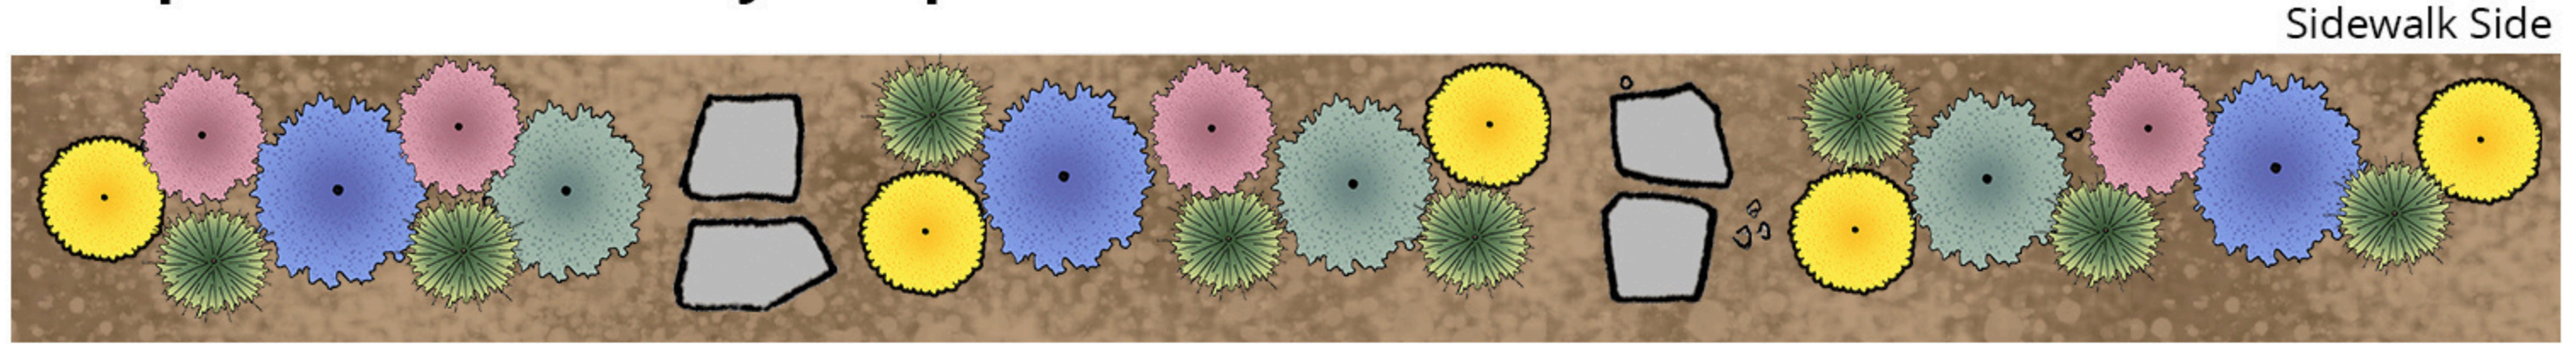

Compact Color Parkway Template

Example parkway dimensions are 4.5' x 40'

Marine Blue Sage,
Salvia 'Marine Blue' 2' h x 3' w

Germander Sage,
Salvia chamaedryoides 2' h x 3' w

Red Buckwheat, *Eriogonum grande*
var. rubescens 0.5' h x 2' w

Blue Grama
Bouteloua gracilis 1' h x 1.5' w

Moonshine Yarrow,
Achillea 'Moonshine' 0.5' h x 2' w

Flagstone Pavers

Granite Rock Accents - may be added as an upgrade at customer's cost

Notes:

- Irrigation system will be converted to dripline providing water directly to the plants' rootzones.
- 3" of natural mulch layer. Decomposed granite available as upgrade paid by participant.
- All plants shall be 1 gallon size
- Adapt plant density to customer desire for open space or walking area. For wider parkways, provide 1.5" wide unplanted area adjacent to curb for vehicle doors and walking area.