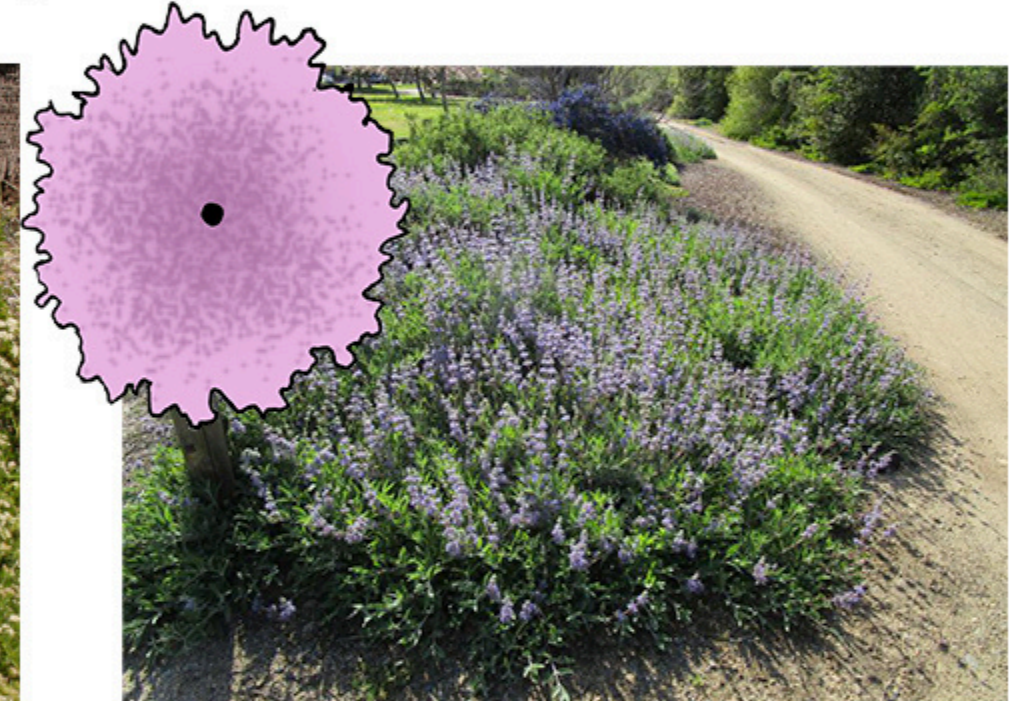

Spreading California Native Groundcovers Template

Example parkway dimensions are 6' x 40'. Note: Only use this template in parkways 6' wide or wider.

Manzanita "Emerald Carpet"
Arctostaphylos 'Emerald Carpet'
2' h x 3-6' w

Theodore Payne California Buckwheat,
Eriogonum fasciculatum 'Theodore Payne'
2' h x 8-10' w, can be maintained to 6'
with pruning.

Bee's Bliss Sage, *Salvia* 'Bee's Bliss'
2' h x 5-8' w, can be maintained to
6' with pruning.

Flagstone Pavers

Notes:

- Irrigation system will be converted to dripline providing water directly to the plants' rootzones.
- 3" of natural mulch layer. Decomposed granite available as upgrade paid by participant.
- All plants shall be 1 gallon size
- Adapt plant density to customer desire for open space or walking area. For wider parkways, provide 1.5" wide unplanted area adjacent to curb for vehicle doors and walking area.