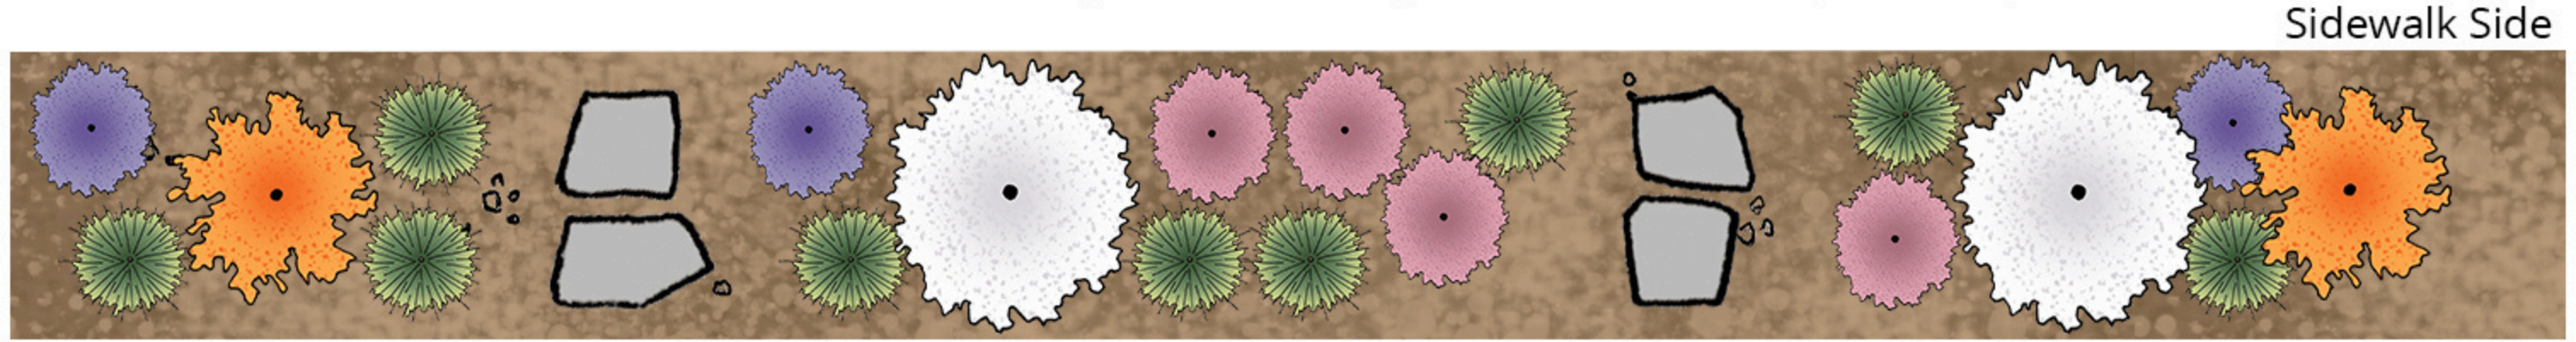

Colorful California Native Butterfly and Songbird Parkway Template

Example parkway dimensions are 4.5' x 40'

Compact White Sage,
Salvia apiana 'Compacta' 3' h x 4' w

Desert Mallow, *Sphaeralcea ambigua*
3' h x 3-4' w

Red Buckwheat, *Eriogonum grande*
var. rubescens 0.5' h x 2' w

Blue Grama
Bouteloua gracilis 1' h x 1.5' w

Margarita BOP Penstemon,
Penstemon heterophyllus 'Margarita BOP' 0.5' h x 2' w

Flagstone Pavers

Granite Rock Accents - may be added as an upgrade at customer's cost

Notes:

- Irrigation system will be converted to dripline providing water directly to the plants' rootzones.
- 3" of natural mulch layer. Decomposed granite available as upgrade paid by participant.
- All plants shall be 1 gallon size
- Adapt plant density to customer desire for open space or walking area. For wider parkways, provide 1.5" wide unplanted area adjacent to curb for vehicle doors and walking area.